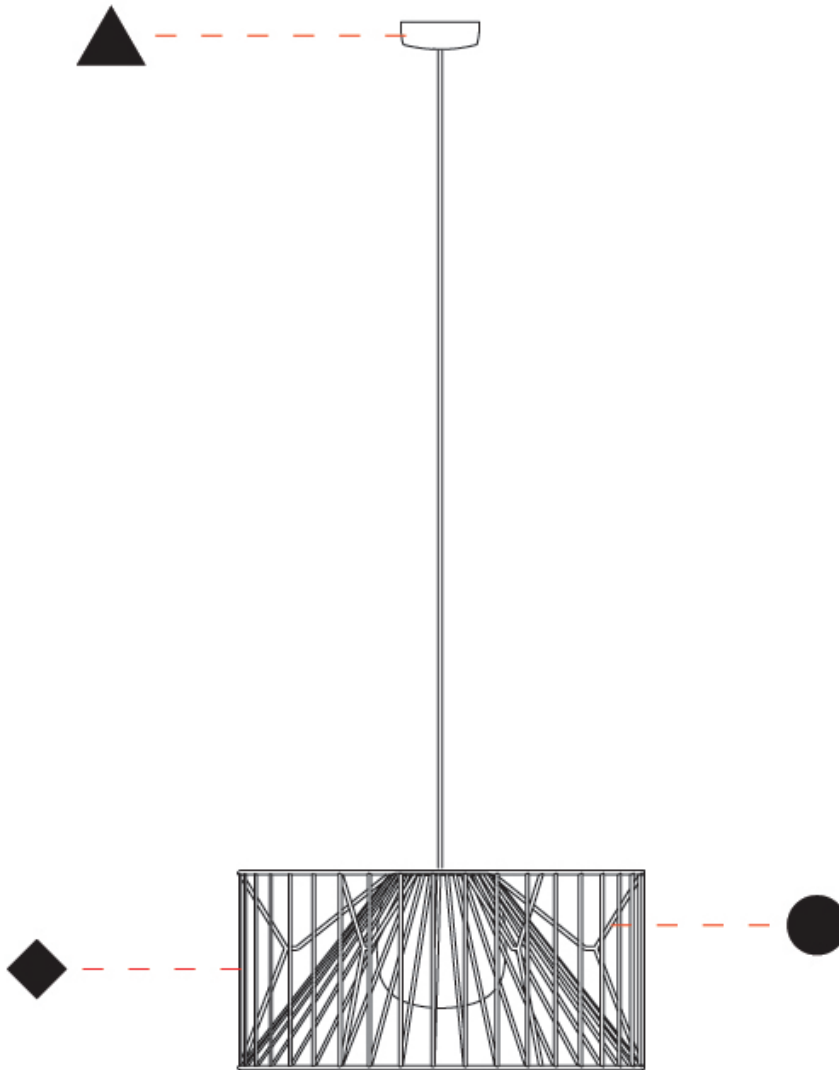

E111198-

PROJECT

TYPE

SPECIFIER

QUANTITY

DATE