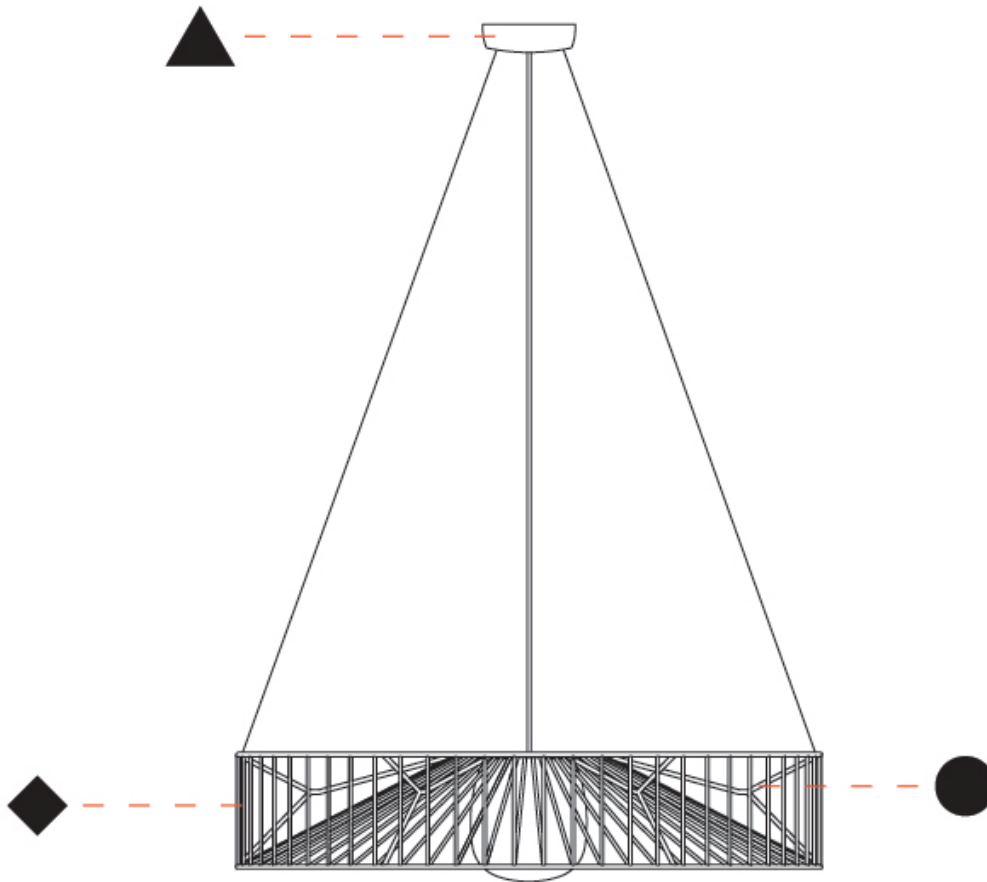

MARIOLA SUSPENSION

E111199-

PROJECT _____

TYPE _____

SPECIFIER _____

QUANTITY _____

DATE _____

E