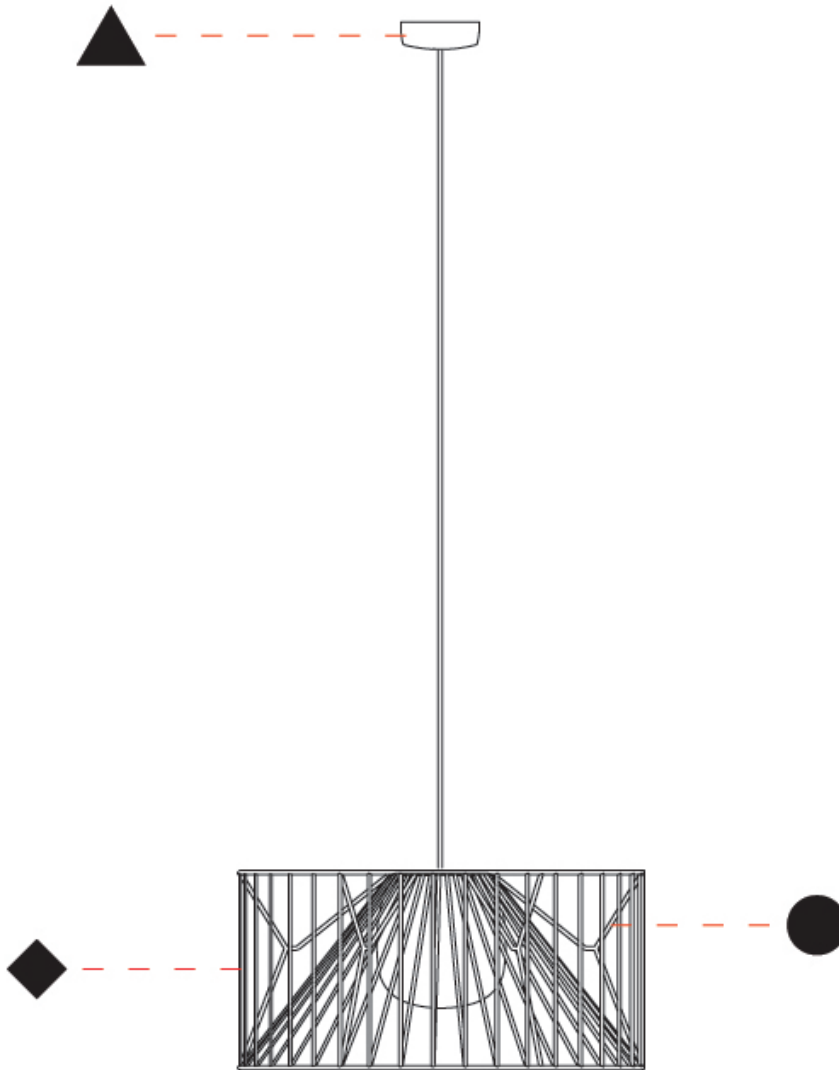

MARIOLA SUSPENSION

E111198-

PROJECT

TYPE

SPECIFIER

QUANTITY

DATE

E